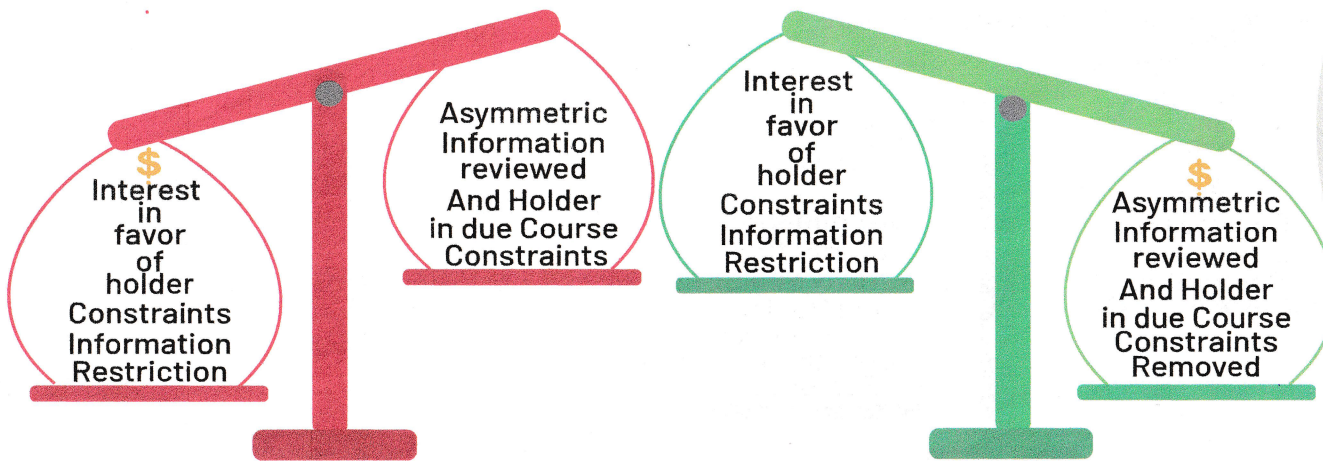

WALKER GLOBAL INDUSTRIES, LLC

TRUSTED GLOBAL
SM SETTLEMENT ADVISOR

WGI MISSION IS TO TAKE YOUR STATUS FROM THE RED ECONOMIC SCALE TO GREEN ECONOMIC SCALE

WGI VITAL COMMUNICATIONS IS THE SHARING OF OBLIGATION CLOAKED BUT RECOVERABLE

SECURITY INTEREST DEPRIVED TO CLIENT
RED SCALE IMPENETRABLE AND CLOAKED
UNKNOWN TO CLIENT SO RECOVERY IMPOSSIBLE

CONSULTATION OF KNOWLEDGE IS THE KEY TO RECOVERY OF ASSETS.
KNOWLEDGE PROVIDED WEIGHS THE GREEN SCALE IN CLIENT ARENA.
INCUMBRANCES REMOVED WITH KNOWLEDGE BROUGHT TO THE LIGHT.